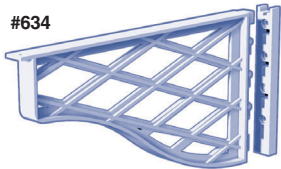

Vanguard

Shelf Supports

FOR WOOD SHELVING

Stronger than wire at a fraction of the price!

Shelf Supports

#629

sku #0000000

\$0.00

- 4 Shelf supports per package (2 Shelves)
- Engineered to hold up to 300 lbs. of downward pressure
- Simply install directly into drywall or wood with patented anchors and pins
- Strong, easy-to-clean ABS plastic
- Use with standard 5/8" x 12" deep shelving

Centre Shelf Support

#634

sku #0000000

\$0.00

- Strong and durable ABS plastic
- Stronger than metal "L" brackets
- Supports up to 150 lbs. when properly installed
- Aesthetically pleasing design conceals installation screws
- Use with standard 12" or 16" deep shelving