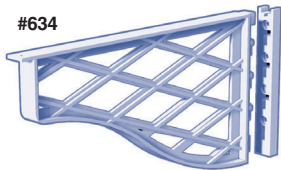

Vanguard

Shelf Supports

FOR WOOD SHELVING

Stronger than wire at a fraction of the price!

Shelf Supports

#631

sku #0000000

\$0.00

- 4 Shelf supports per package (2 Shelves)
- Engineered to hold up to 300 lbs. of downward pressure
- Simply install directly into drywall or wood with patented anchors and pins
- Strong, easy-to-clean ABS plastic
- Use with standard 5/8" x 16" deep shelving

Centre Shelf Support

#634

sku #0000000

\$0.00

- Strong and durable ABS plastic
- Stronger than metal "L" brackets
- Supports up to 150 lbs. when properly installed
- Aesthetically pleasing design conceals installation screws
- Use with standard 12" or 16" deep shelving

Shelf Joiners

#635

sku #0000000

\$0.00

- 2 Shelf Joiners per package
- Create 90° angle to join 2 shelves
- Simple solution for walk-in pantries
- Simply cut to match width of shelf

Melamine Shelving

5/8" x 96" Long x 16" Deep