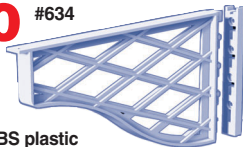

Vanguard

Shelf Supports

FOR WOOD SHELVING

Customize a closet to your specifications!

Centre Shelf Support

\$0.00 #634

sku #0000000

- Strong and durable ABS plastic
- Stronger than metal "L" brackets
- Supports up to 150 lbs. when properly installed
- Aesthetically pleasing design conceals installation screws

Shelf Supports

#629

sku #0000000

\$0.00

- 4 Shelf supports per package (2 Shelves)
- Engineered to hold up to 300 lbs. of downward pressure
- Simply install directly into drywall or wood with patented anchors and pins

Centre Shelf & Rod Support

#633

\$0.00

sku #0000000

- Strong and durable ABS plastic
- Stronger than metal "L" brackets
- Supports up to 150 lbs. when properly installed
- Aesthetically pleasing design conceals installation screws

- Unique twist & lock feature for simple adjustment
- Extendible from 48" to 72"
- Heavy duty 1 1/8" metal tube complete with white powder coat finish