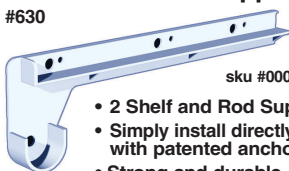

Centre Shelf & Rod Support

#633

\$0.00

sku #0000000

- Strong and durable ABS plastic
- Stronger than metal "L" brackets
- Supports up to 150 lbs. when properly installed
- Aesthetically pleasing design conceals installation screws

12" Shelf & Rod Support

#630

sku #0000000

\$0.00

- 2 Shelf and Rod Supports per package
- Simply install directly into drywall or wood with patented anchors and pins
- Strong and durable ABS Plastic

Melamine Shelving